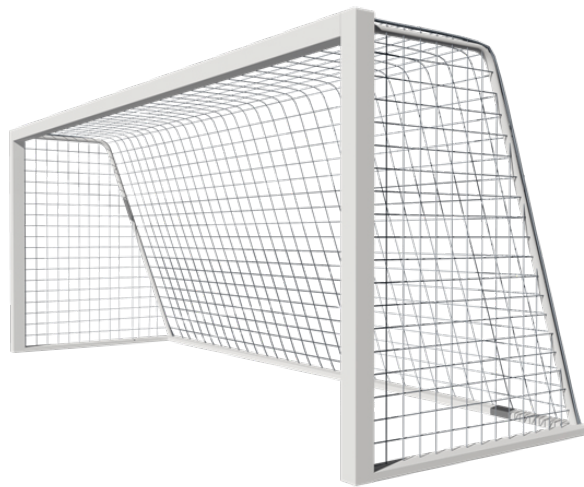

VOLLEY BALL POLES

MOVEABLE POLE

MODEL	SIZE	MRP
MPP028	3"x4"	₹51,520/-
MPP030	4"	₹52,640/-

Moveable Pole
With W/120Kg Trolley Weight

FIXED POLE

MODEL	SIZE	MRP
MPP024	4"	₹17,920/-
MPP026	3"	₹13,440/-

ADJUSTABLE POLE

MODEL	SIZE	MRP
MPP020	2.5"x3"	₹12,320/-
MPP022	3"	₹13,440/-

Height Adjustable Pole

FOOTBALL GOAL POSTS

MOVEABLE FOOTBALL GOAL POST

MODEL	SIZE	PIPE	MRP	MODEL	SIZE	PIPE	MRP
MPP032	12' x 6'	4"	₹35,840/-	MPP036	8' x 6'	4"	₹28,000/-
MPP034	12' x 6'	3"	₹31,360/-	MPP038	8' x 6'	3"	₹21,170/-
MPP100	24' x 8'	4"	₹119,840/-	MPP040	6' x 4'	4"	₹17,470/-
MPP101	24' x 8'	3"	₹96,320/-	MPP042	6' x 4'	3"	₹13,160/-
MPP105	24' x 8'	5"	₹403,200/-				

FIXED FOOTBALL GOAL POST

MODEL	SIZE	PIPE	MRP	MODEL	SIZE	PIPE	MRP
MPP044	12' x 6'	4"	₹40,880/-	MPP048	8' x 6'	4"	₹17,360/-
MPP046	12' x 6'	3"	₹17,585/-	MPP050	8' x 6'	3"	₹13,890/-
MPP103	24' x 8'	4"	₹75,040/-	MPP052	6' x 4'	4"	₹11,760/-
MPP102	24' x 8'	3"	₹61,600/-	MPP054	6' x 4'	3"	₹10,190/-