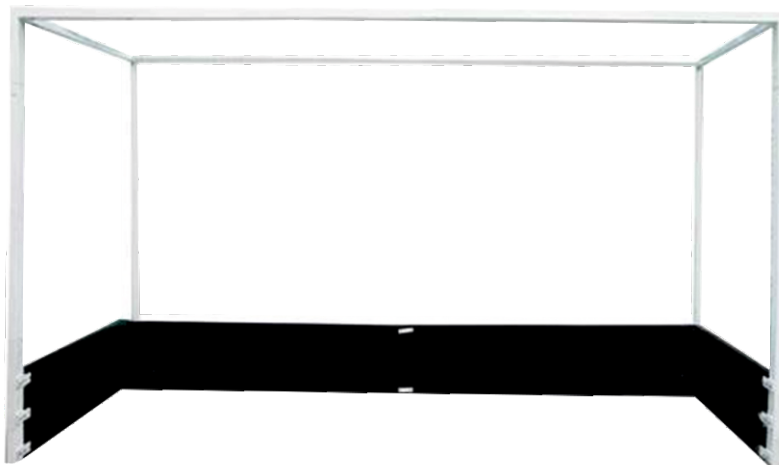

MODEL	SIZE	MRP
MPP020	2.5"x3"	₹12,320/-
MPP022	3"	₹13,440/-

Height Adjustable Pole

FOOTBALL GOAL POSTS

MOVEABLE FOOTBALL GOAL POST

MODEL	SIZE	PIPE	MRP	MODEL	SIZE	PIPE	MRP
MPP032	12' x 6'	4"	₹35,840/-	MPP036	8' x 6'	4"	₹28,000/-
MPP034	12' x 6'	3"	₹31,360/-	MPP038	8' x 6'	3"	₹21,170/-
MPP100	24' x 8'	4"	₹119,840/-	MPP040	6' x 4'	4"	₹17,470/-
MPP101	24' x 8'	3"	₹96,320/-	MPP042	6' x 4'	3"	₹13,160/-
MPP105	24' x 8'	5"	₹403,200/-				

FIXED FOOTBALL GOAL POST

MODEL	SIZE	PIPE	MRP	MODEL	SIZE	PIPE	MRP
MPP044	12' x 6'	4"	₹40,880/-	MPP048	8' x 6'	4"	₹17,360/-
MPP046	12' x 6'	3"	₹17,585/-	MPP050	8' x 6'	3"	₹13,890/-
MPP103	24' x 8'	4"	₹75,040/-	MPP052	6' x 4'	4"	₹11,760/-
MPP102	24' x 8'	3"	₹61,600/-	MPP054	6' x 4'	3"	₹10,190/-

HOCKEY GOAL POSTS

MOVEABLE HOCKEY GOAL POST

MODEL	SIZE	PLY	MRP
MPP060	50MM x 70MM	12MM	₹35,055/-
MPP062	50MM x 70MM	18MM	₹44,800/-
MPP064	50MM x 70MM	25MM	₹52,640/-

FIXED HOCKEY GOAL POST

MODEL	SIZE	PLY	MRP
MPP066	50MM x 70MM	12MM	₹30,465/-
MPP068	50MM x 70MM	18MM	₹36,960/-
MPP070	50MM x 70MM	25MM	₹41,440/-