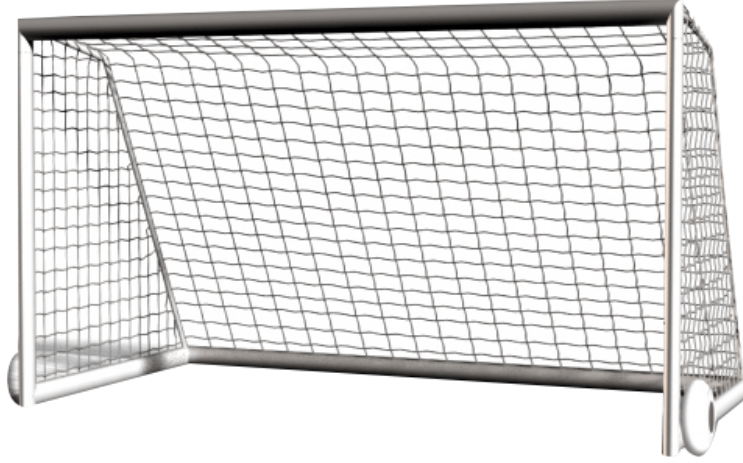

VOLLEY BALL POLES

MOVEABLE POLE

MODEL	SIZE	MRP
MPP028	3"x4"	₹51,520/-
MPP030	4"	₹52,640/-

Moveable Pole
With W/120Kg Trolley Weight

FIXED POLE

MODEL	SIZE	MRP
MPP024	4"	₹17,920/-
MPP026	3"	₹13,440/-

ADJUSTABLE POLE

MODEL	SIZE	MRP
MPP020	2.5"x3"	₹12,320/-
MPP022	3"	₹13,440/-

Height Adjustable Pole

FOOTBALL GOAL POSTS

MOVEABLE FOOTBALL GOAL POST

MODEL	SIZE	PIPE	MRP	MODEL	SIZE	PIPE	MRP
MPP032	12' x 6'	4"	₹35,840/-	MPP036	8' x 6'	4"	₹28,000/-
MPP034	12' x 6'	3"	₹31,360/-	MPP038	8' x 6'	3"	₹21,170/-
MPP100	24' x 8'	4"	₹119,840/-	MPP040	6' x 4'	4"	₹17,470/-
MPP101	24' x 8'	3"	₹96,320/-	MPP042	6' x 4'	3"	₹13,160/-
MPP105	24' x 8'	5"	₹403,200/-				